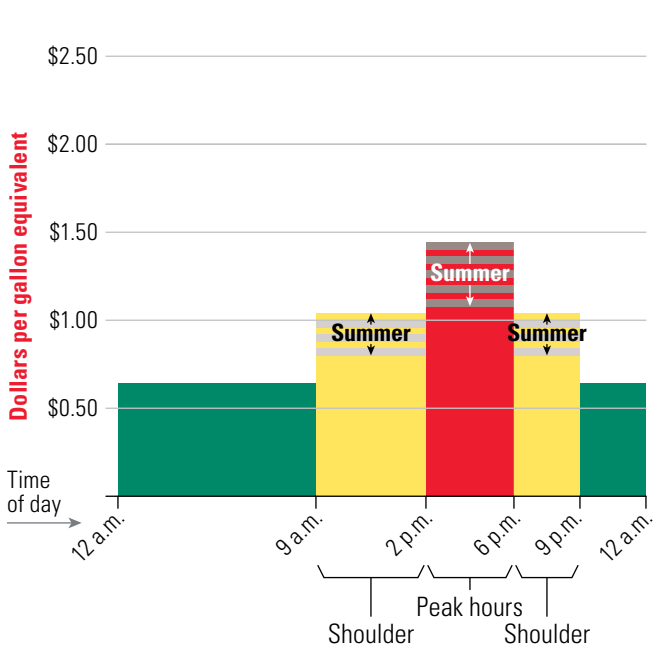

Time of Use Pricing

You pay differing prices depending on the amount of energy you use during different times of the day. Charge overnight and save.

- On-Peak prices are 14 cents per kWh (winter), 18 cents per kWh (summer)
- Shoulder prices are 10 cents per kWh (winter), 13 cents per kWh (summer)
- Off-Peak prices are 8 cents per kWh (both seasons)

\$2.80

Average cost of a gallon of gasoline in Colorado

**Summer months:
June–September**

**Winter months:
October–May.**

Note: Savings will vary depending on customer's ability to make changes to electrical use. Prices are subject to resource and/or fuel adjustments, city fees and taxes where applicable. Prices may change upon approval. Peak hours are not applicable on weekends and holidays, when 2–6 p.m. is instead billed at the shoulder price.