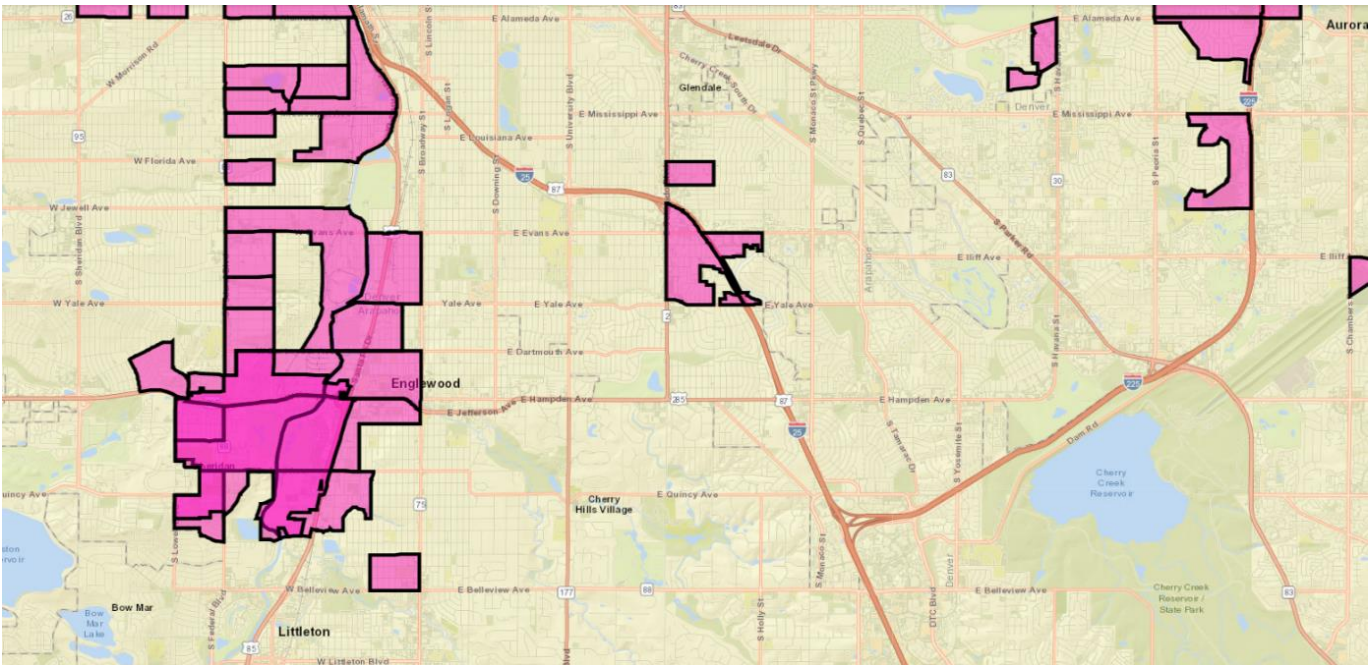

Approved Higher Emissions Communities

Updated November 17, 2022

- >North Greeley
- >South Greeley
- >Sterling
- >North Denver Metro
- >East Denver Metro
- >South Denver Metro
- >West Denver Metro
- >Southern Colorado
- >Grand Junction

North Greeley

South Greeley

Sterling

North Denver Metro

East Denver Metro

South Denver Metro

West Denver Metro

Southern Colorado

Grand Junction