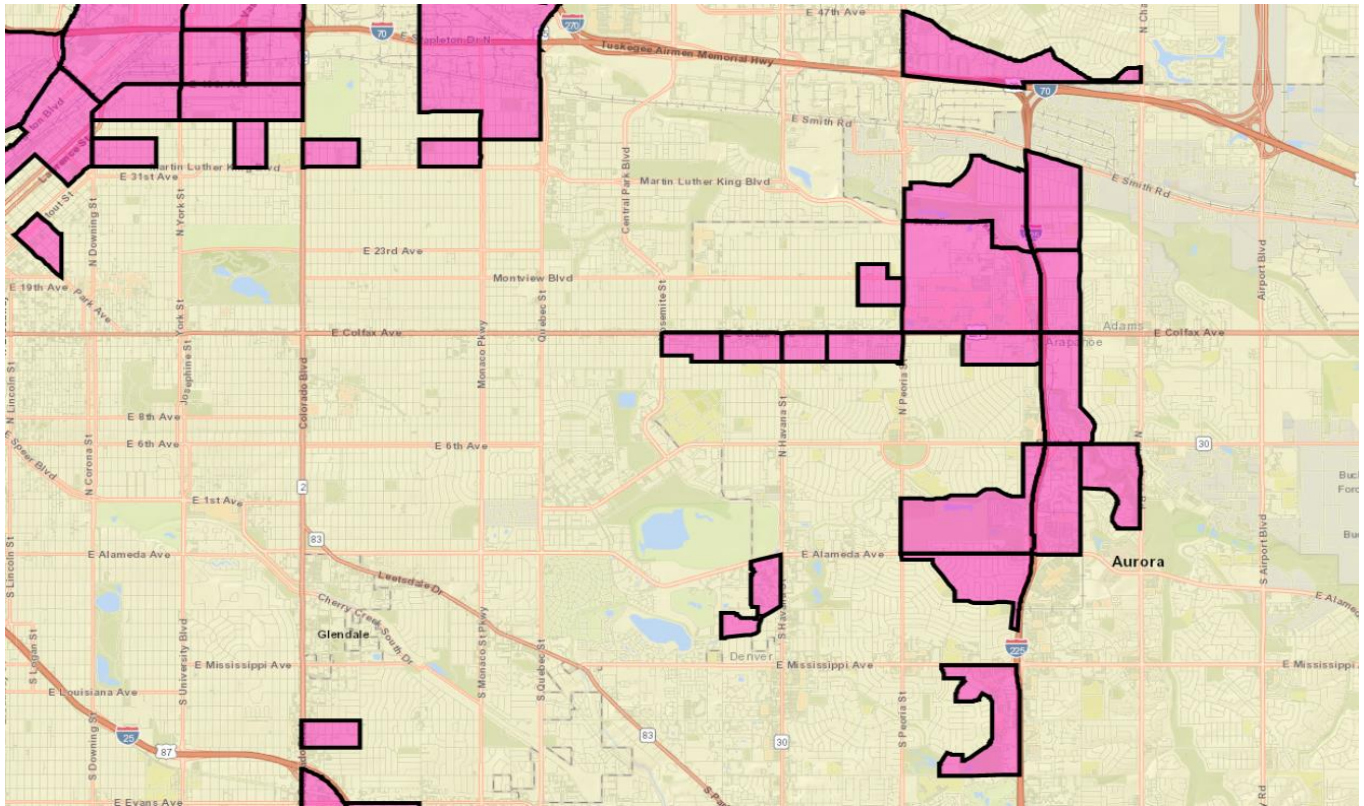

Approved Higher Emissions Communities

Updated November 17, 2022

- >North Greeley
- >South Greeley
- >Sterling
- >North Denver Metro
- >East Denver Metro
- >South Denver Metro
- >West Denver Metro
- >Southern Colorado
- >Grand Junction

North Greeley

South Greeley

Sterling

North Denver Metro

East Denver Metro

South Denver Metro

West Denver Metro

Southern Colorado

Grand Junction