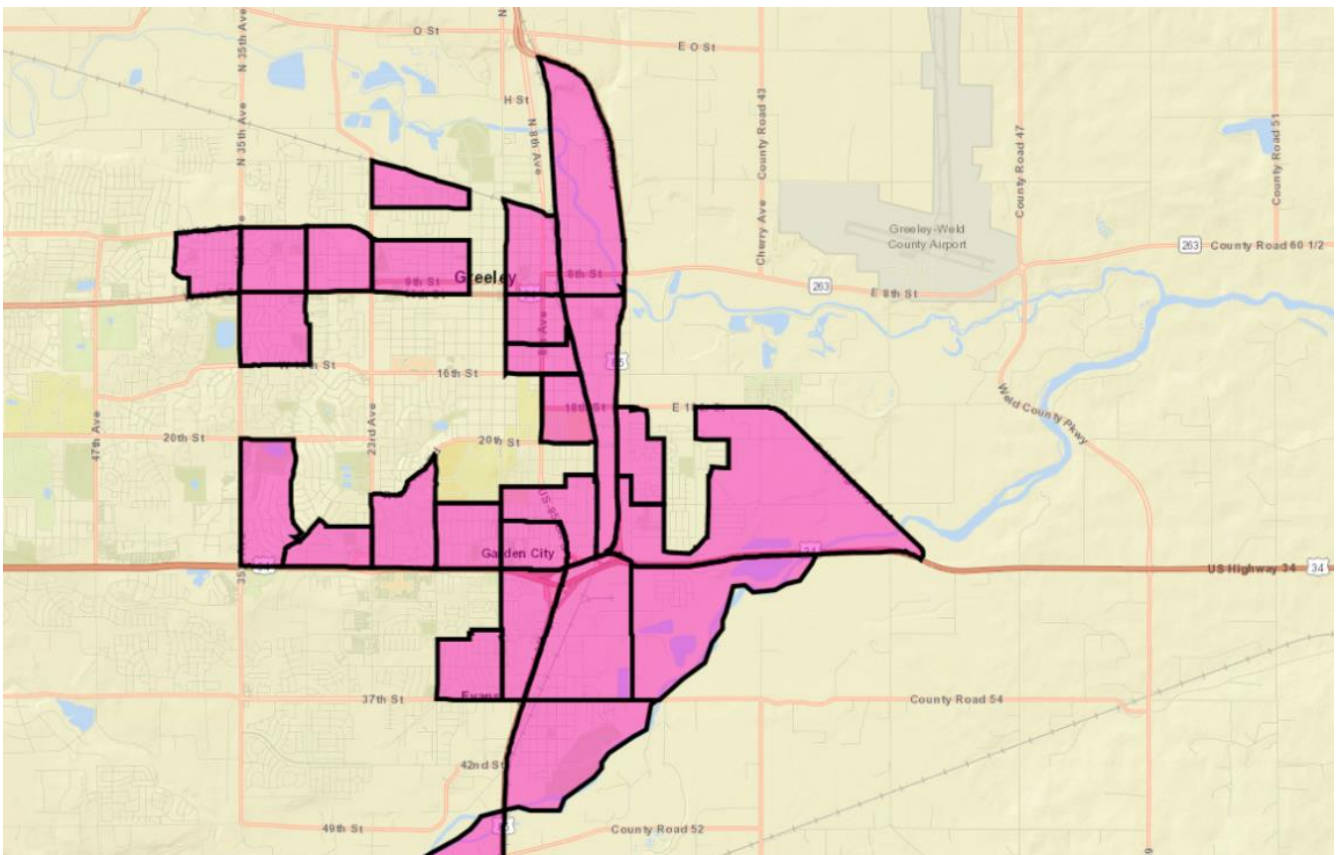

Approved Higher Emissions Communities

Updated November 17, 2022

- >North Greeley
- >South Greeley
- >Sterling
- >North Denver Metro
- >East Denver Metro
- >South Denver Metro
- >West Denver Metro
- >Southern Colorado
- >Grand Junction

North Greeley

South Greeley

Sterling

North Denver Metro

East Denver Metro

South Denver Metro

West Denver Metro

Southern Colorado

Grand Junction