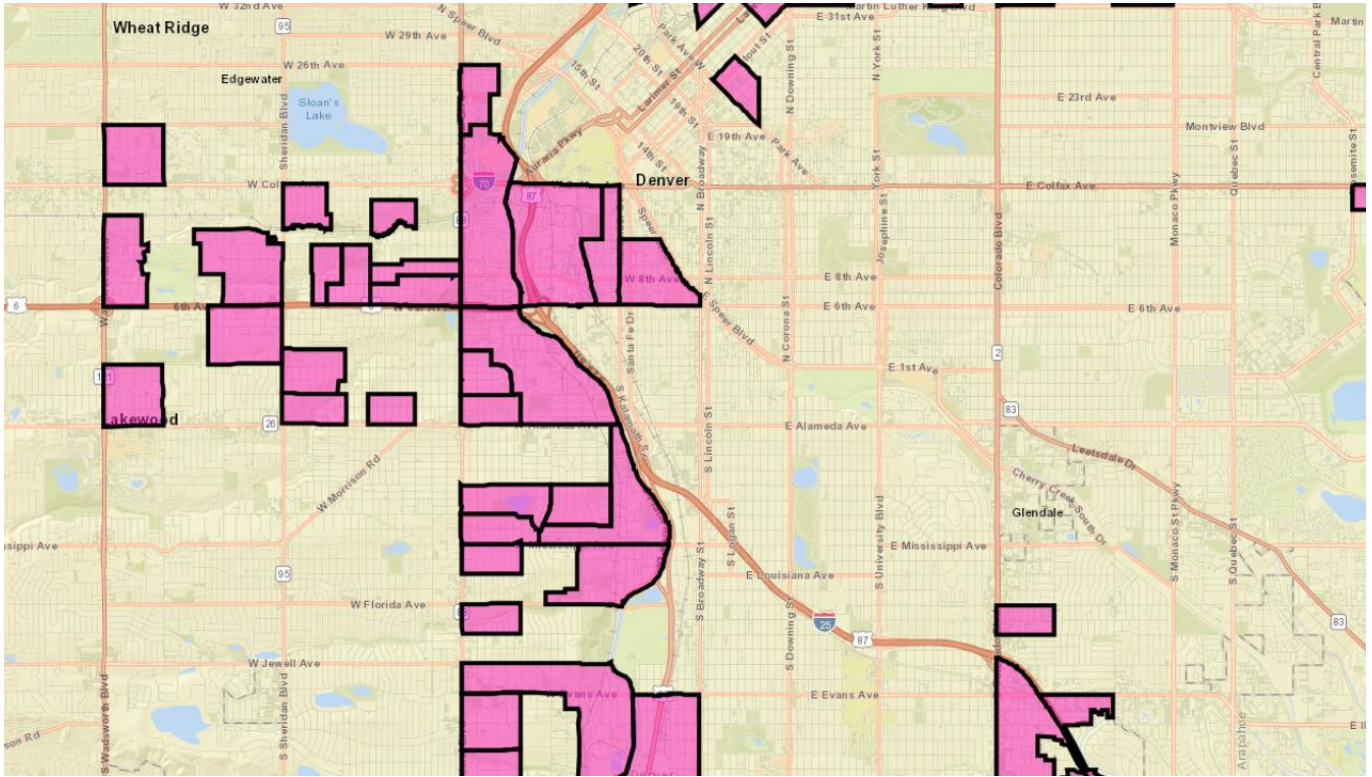

Approved Higher Emissions Communities

Updated November 17, 2022

- >North Greeley
- >South Greeley
- >Sterling
- >North Denver Metro
- >East Denver Metro
- >South Denver Metro
- >West Denver Metro
- >Southern Colorado
- >Grand Junction

North Greeley

South Greeley

Sterling

North Denver Metro

East Denver Metro

South Denver Metro

West Denver Metro

Southern Colorado

Grand Junction