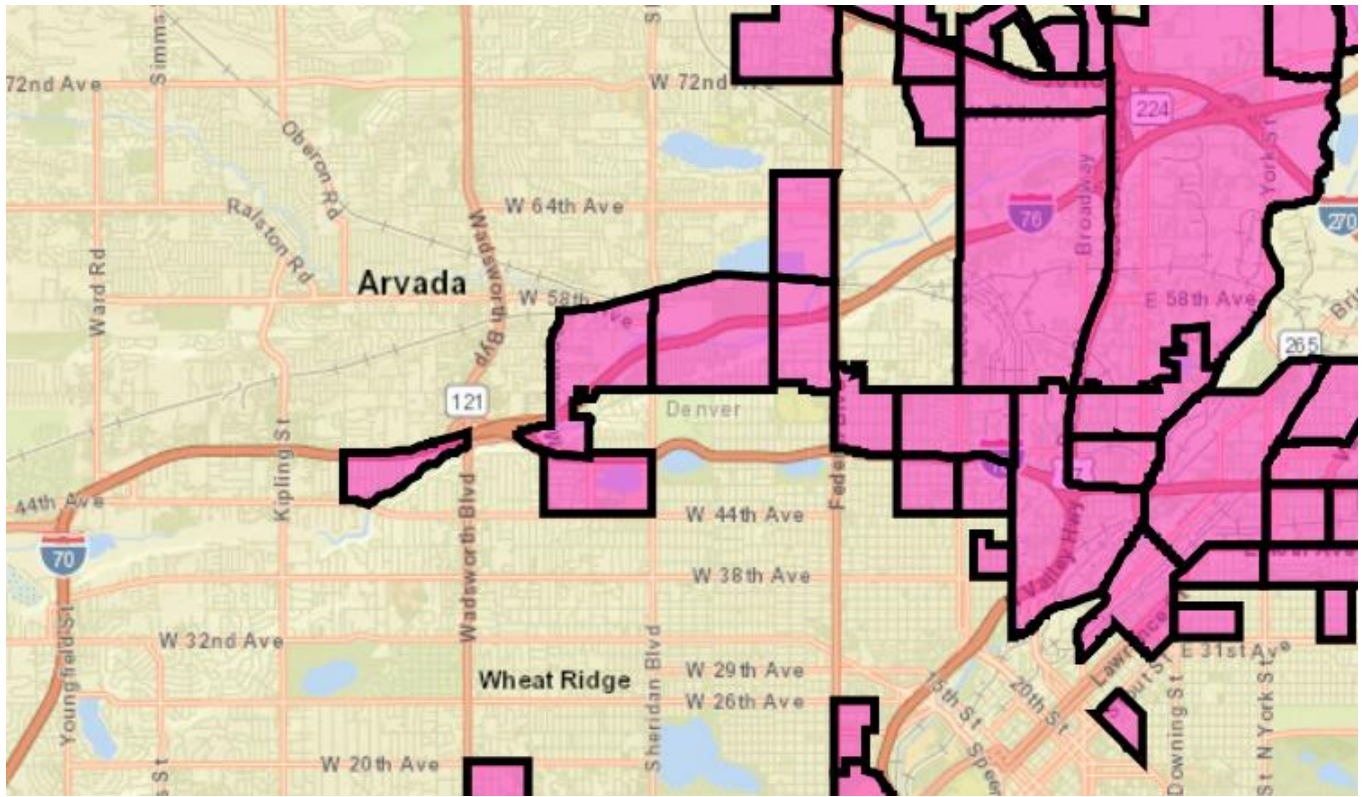

Approved Higher Emissions Communities

Updated November 17, 2022

- >North Greeley
- >South Greeley
- >Sterling
- >North Denver Metro
- >East Denver Metro
- >South Denver Metro
- >West Denver Metro
- >Southern Colorado
- >Grand Junction

North Greeley

South Greeley

Sterling

North Denver Metro

East Denver Metro

South Denver Metro

West Denver Metro

Southern Colorado

Grand Junction