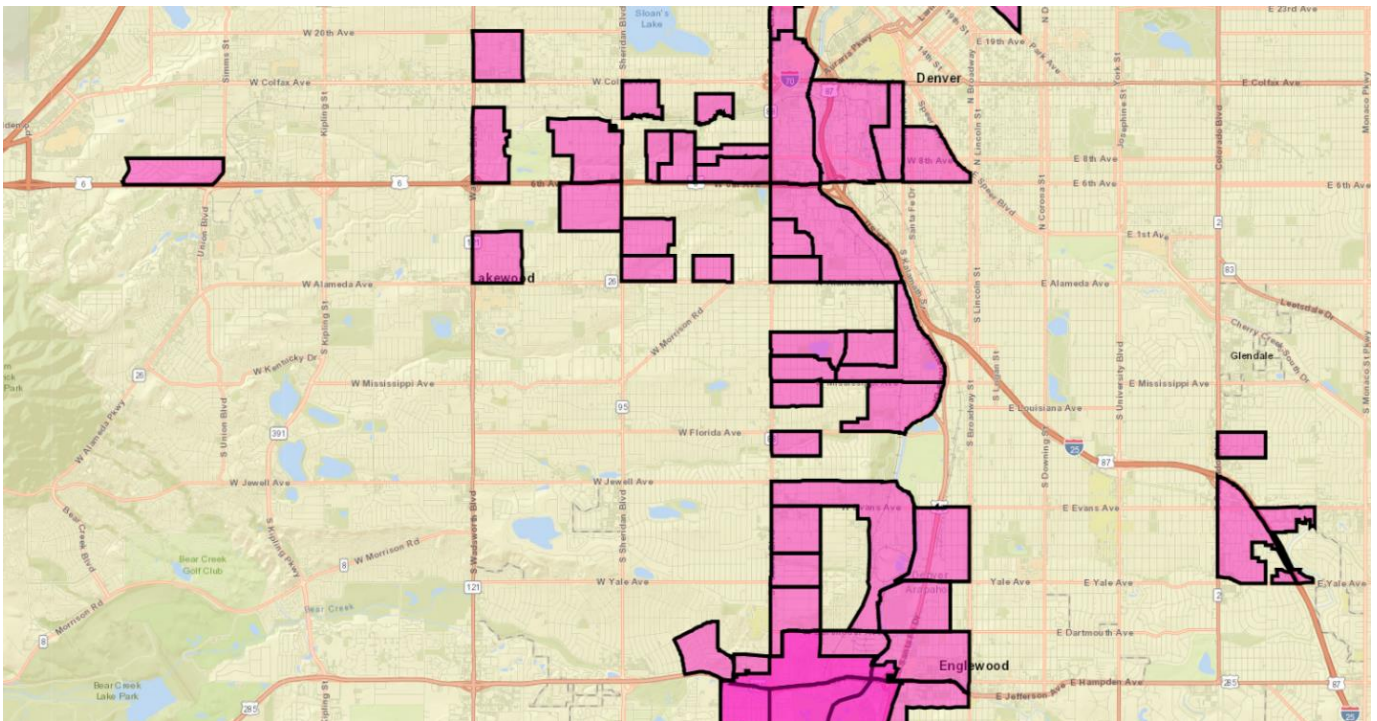

Approved Higher Emissions Communities

Updated November 17, 2022

- >North Greeley
- >South Greeley
- >Sterling
- >North Denver Metro
- >East Denver Metro
- >South Denver Metro
- >West Denver Metro
- >Southern Colorado
- >Grand Junction

North Greeley

South Greeley

Sterling

North Denver Metro

East Denver Metro

South Denver Metro

West Denver Metro

Southern Colorado

Grand Junction