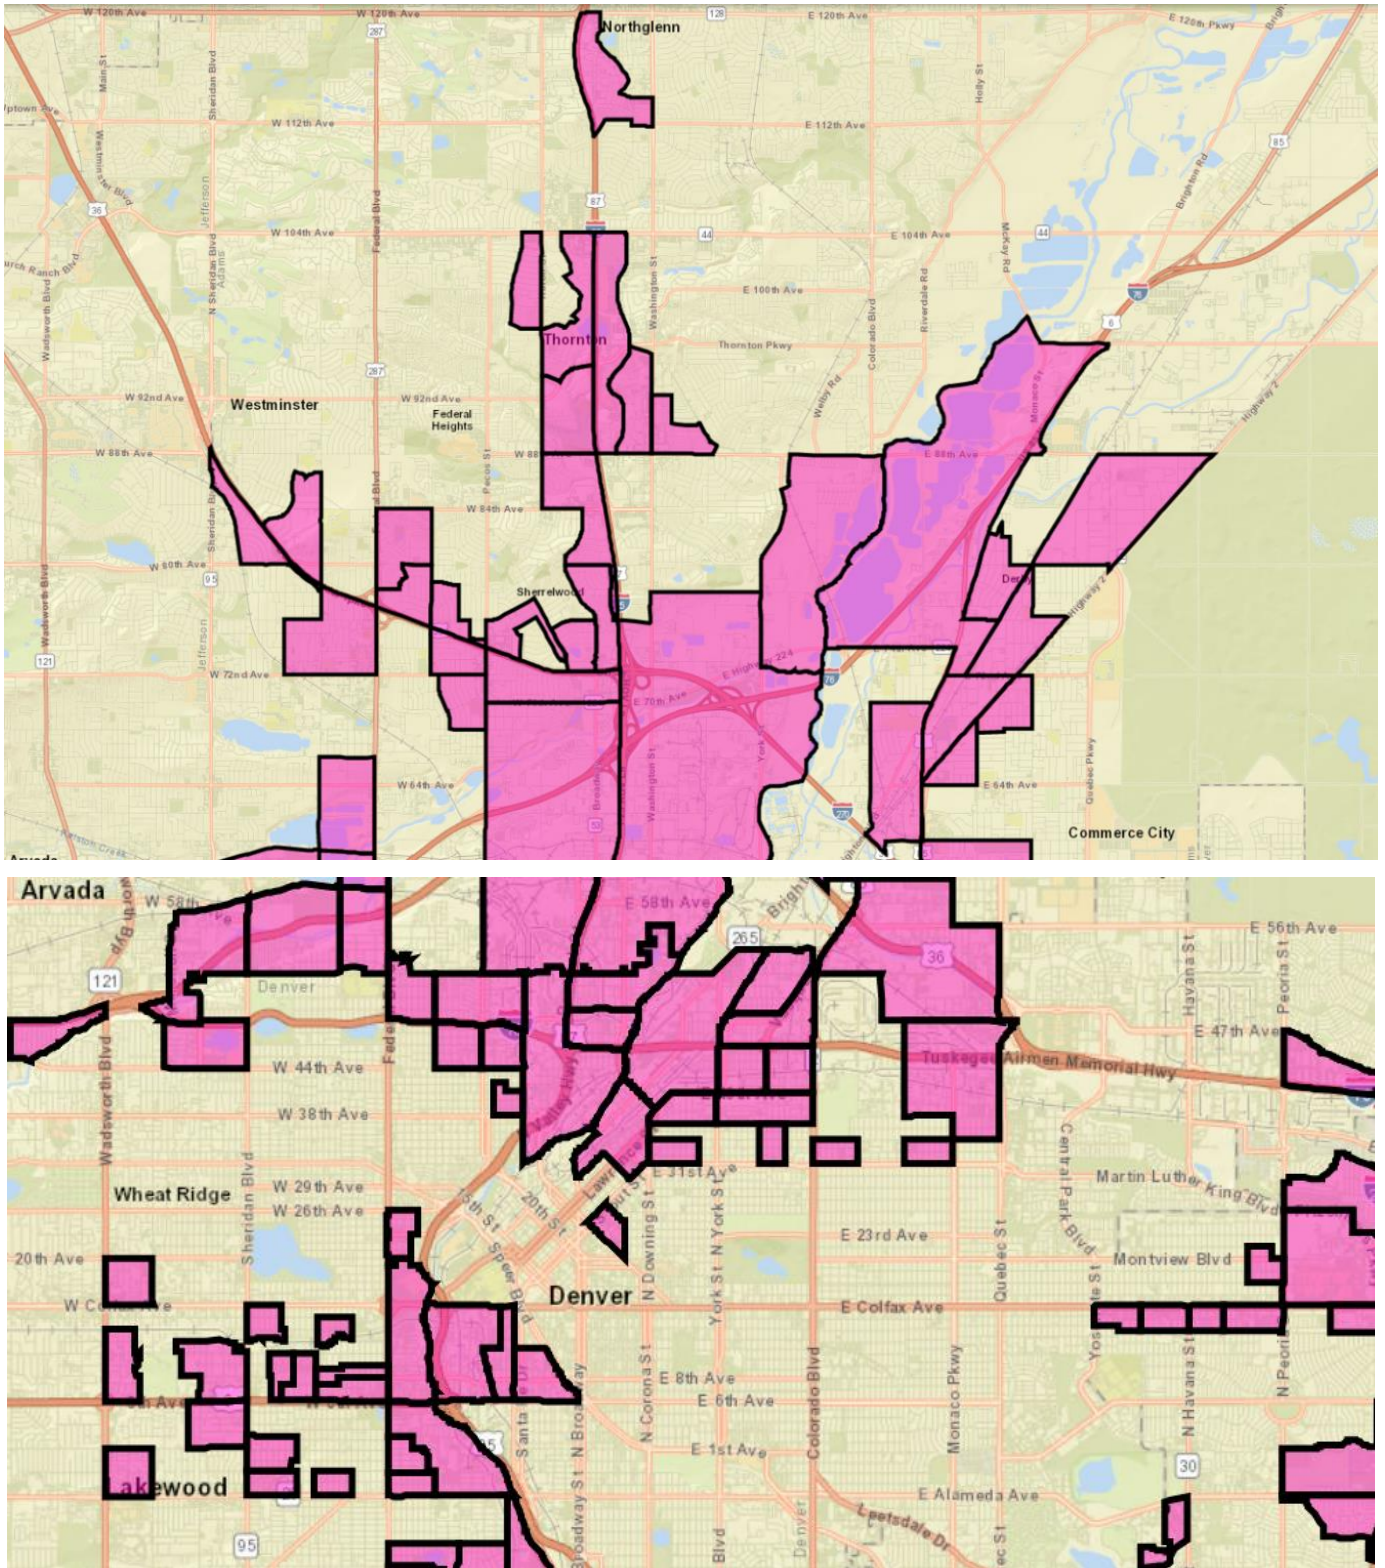

Approved Higher Emissions Communities

Updated November 17, 2022

- >North Greeley
- >South Greeley
- >Sterling
- >North Denver Metro
- >East Denver Metro
- >South Denver Metro
- >West Denver Metro
- >Southern Colorado
- >Grand Junction

North Greeley

South Greeley

Sterling

North Denver Metro

East Denver Metro

South Denver Metro

West Denver Metro

Southern Colorado

Grand Junction