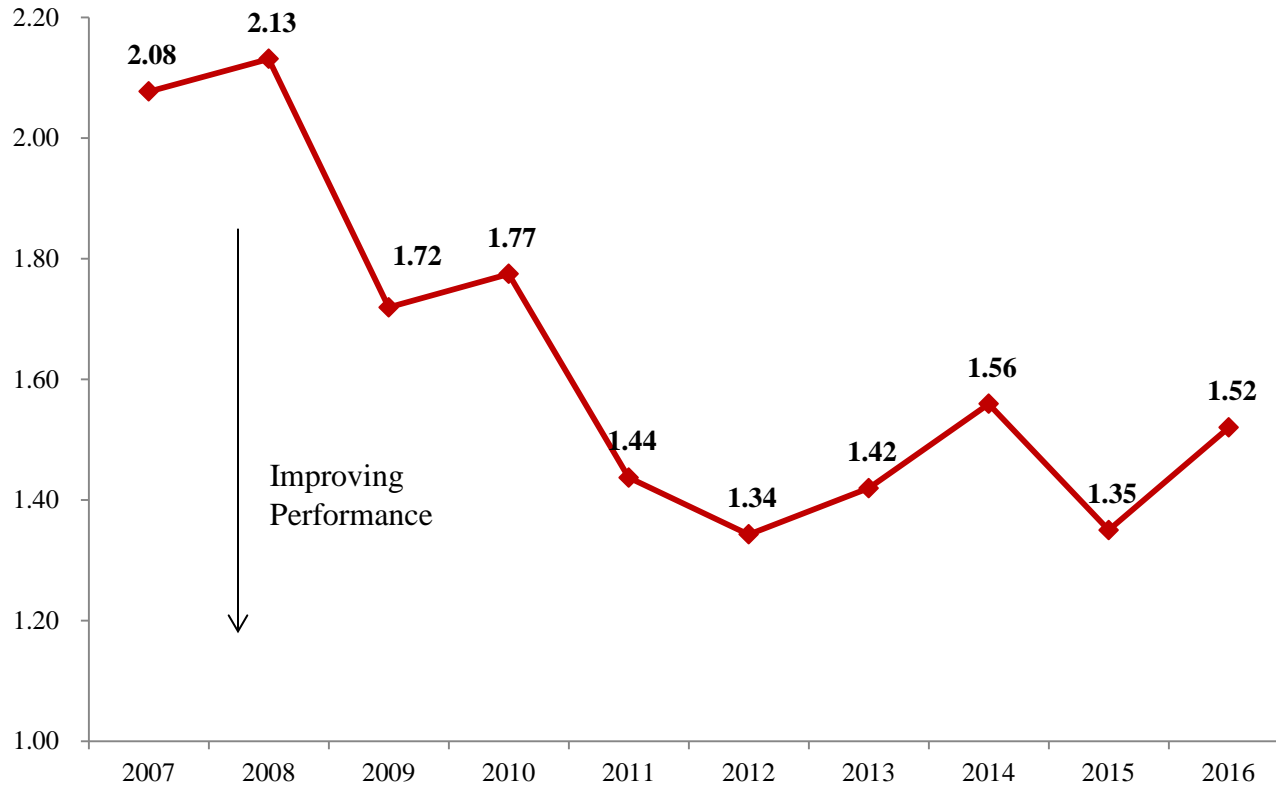

Damages per 1,000 Locates - PSCo

- Approximately a 27% reduction in Damages per 1,000 Locates from 2007 to 2016

* Damages per 1,000 Locates include both gas and electric utilities