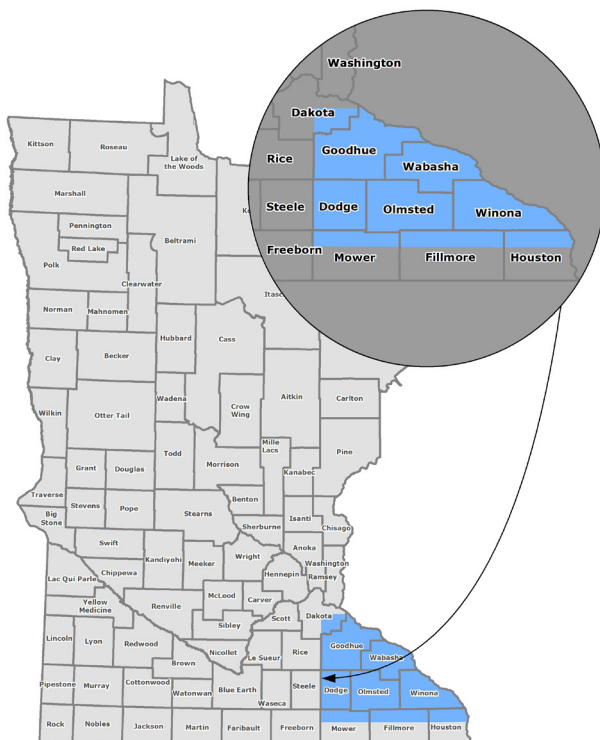

Major Company Assets:

- Prairie Island Nuclear Power Plant
- Red Wing RDF Plant
- CapX
- Pleasant Valley Wind Farm
- Grand Meadow Wind Farm