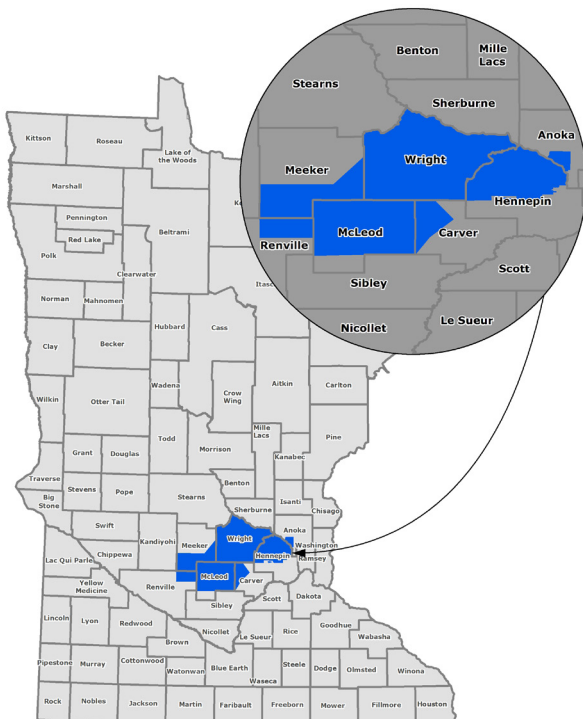

## Here are examples of our team's involvement:

- Maintain relationships and advocate for company initiatives and policies with community stakeholders, including local elected officials
- Lead outreach to local government officials about company projects
- Spur company growth and economic development opportunities
- Facilitate complex permit approvals for company assets, including generation, transmission and distribution facilities for electric and natural gas
- Promote our products and services to both business and residential customers
- Maintain and negotiate franchise agreements with communities
- Oversee neighborhood-level outage inquiries and resolutions
- Support community events and volunteer opportunities

### Major Company Assets:

- Monticello Nuclear Plant
- Cap X
- Solar gardens

COMMUNITY RELATIONS MANAGERS

Cities managed	46			
	Albertville	Crystal	Maple Lake	Rockford
	Annandale	Darwin	Maple Plain	Rogers
	Brooklyn Center	Dassel	Mayer	Silver Lake
	Brooklyn Park	Dayton	Medicine Lake	South Haven
	Brownston	Delano	Medina	St. Michael
	Buffalo	Greenfield	Monticello	Stewart
	Champlin	Hanover	Montrose	Waverly
	Clearwater	Howard Lake	New Germany	Winsted
	Cokato	Independence	New Hope	
	Coon Rapids	Lester Prairie	Osseo	
	Corcoran	Long Lake	Otsego	
	Cosmos	Loretto	Plato	
		Maple Grove	Plymouth	
Counties managed	2			
	McLeod County			
	Wright County			