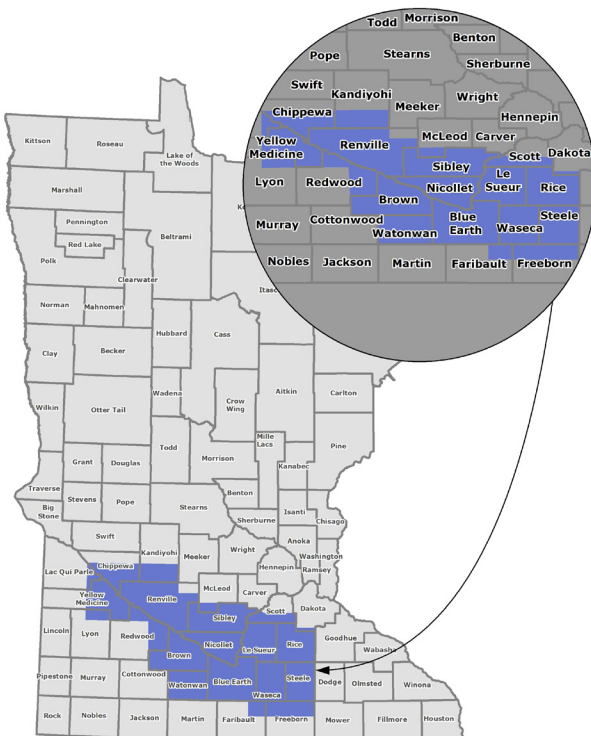

## Here are examples of our team's involvement:

- Maintain relationships and advocate for company initiatives and policies with community stakeholders, including local elected officials
- Lead outreach to local government officials about company projects
- Spur company growth and economic development opportunities
- Facilitate complex permit approvals for company assets, including generation, transmission and distribution facilities for electric and natural gas
- Promote our products and services to both business and residential customers
- Maintain and negotiate franchise agreements with communities
- Oversee neighborhood-level outage inquiries and resolutions
- Support community events and volunteer opportunities

## Major Company Assets:

- Wilmarth RDF Plant
- Cap X
- Huntley Wilmarth 345kV
- Freeborn Wind Farm

Managed cities	74			
	Belle Plaine	Market	Madelia	Pemberton
	Belview	Elysian	Madison Lake	Prinsburg
	Bird Island	Evan	Manchester	Raymond
	Blomkest	Faribault	Mankato	Renville
	Buffalo Lake	Franklin	Mapleton	Roseland
	Butterfield	Gaylord	Maynard	Sacred Heart
	Clara City	Gibbon	Medford	Skyline
	Clarkfield	Good Thunder	Minnesota Lake	St. Clair
	Clarks Grove	Granite Falls	Montevideo	Waldorf
	Clements	Green Isle	Morgan	Waseca
	Cleveland	Hanley Falls	Morristown	Waterville
	Cobden	Hartland	Morton	Watson
	Cottonwood	Hazel Run	New Auburn	Wegdahl
	Courtland	Hector	New Prague	Wood Lake
	Danube	Henderson	New Richland	
	Delhi	Janesville	Nicollet	
	Dundas	Kilkenny	North Mankato	
	Eagle Lake	Lafayette	Northfield	
	Echo	Lake Lillian	Olivia	
	Elko New	Lonsdale	Owatonna	
Managed counties	17			
	Blue Earth County			
	Brown County			
	Chippewa County			
	Cottonwood County			
	Faribault County			
	Freeborn County			
	LeSeuer County			
	Lyon County			
	Nicollet County			
	Redwood County			
	Renville County			
	Rice County			
	Sibley County			
	Steele County			
	Waseca County			
	Watonwan County			
	Yellow Medicine County			