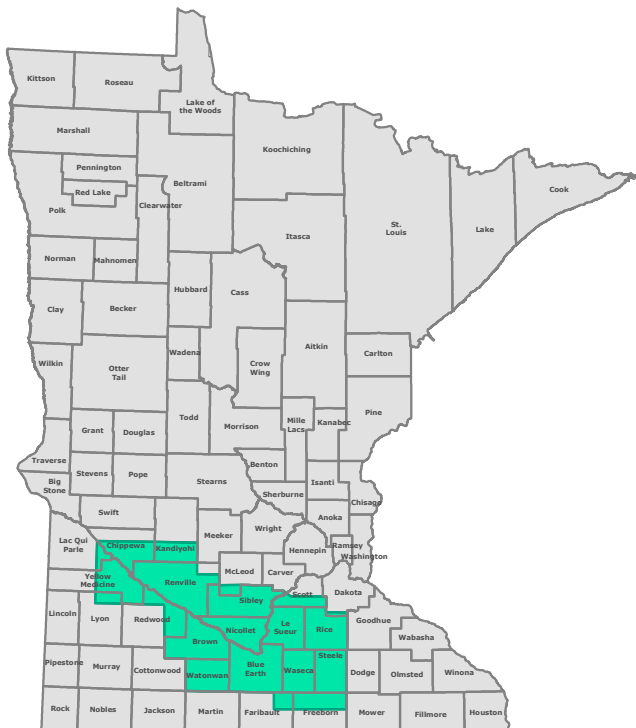

Major Company Assets:

- Wilmarth RDF Plant
- Cap X
- Huntley Wilmarth 345kV
- Freeborn Wind Farm